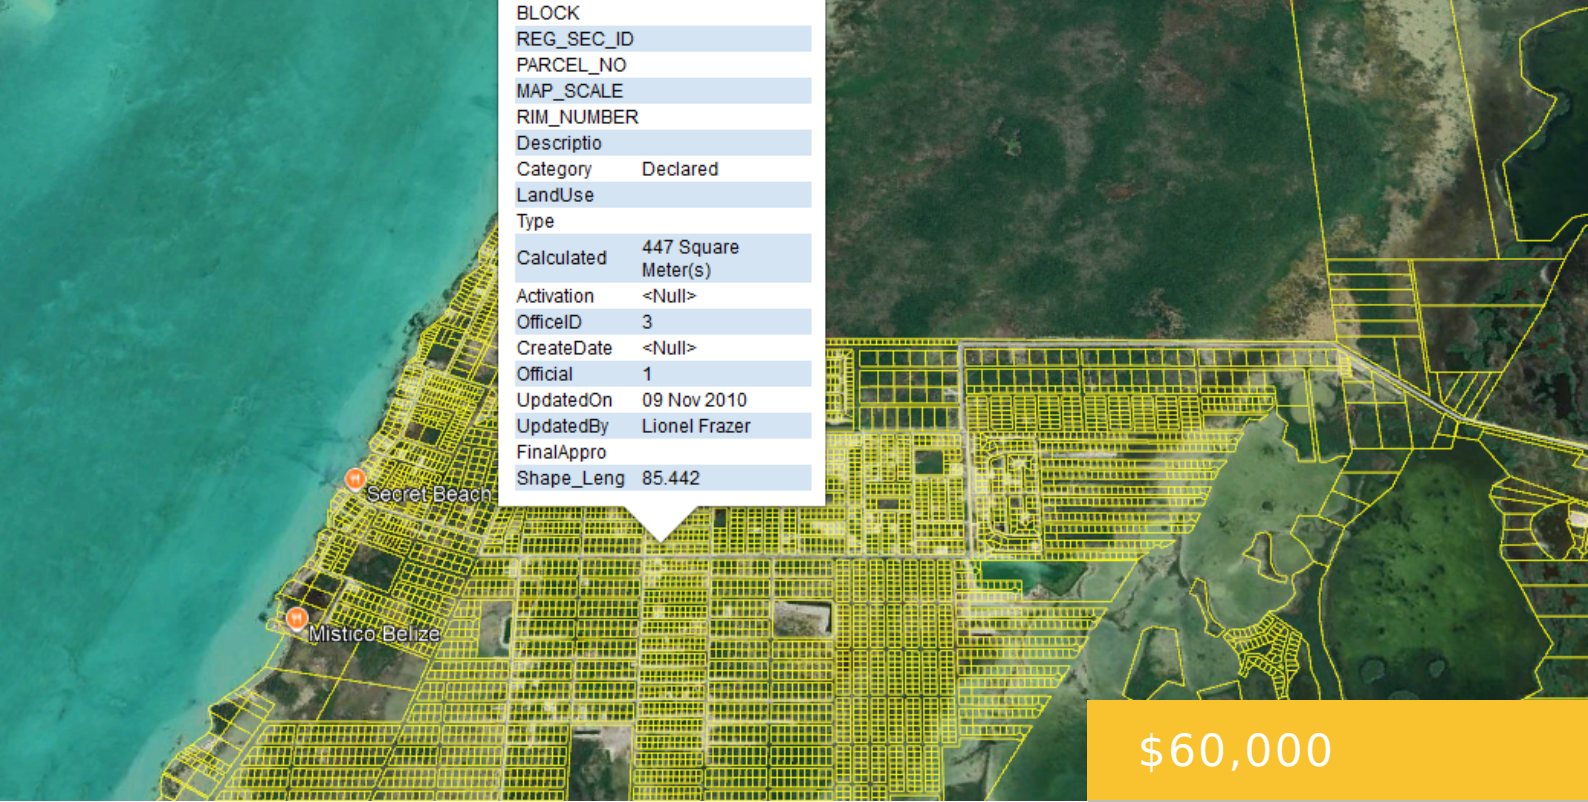

BLOCK	
REG_SEC_ID	
PARCEL_NO	
MAP_SCALE	
RIM_NUMBER	
Descriptio	
Category	Declared
LandUse	
Type	
Calculated	447 Square Meter(s)
Activation	<Null>
OfficeID	3
CreateDate	<Null>
Official	1
UpdatedOn	09 Nov 2010
UpdatedBy	Lionel Frazer
FinalAppro	
Shape_Leng	85.442

**\$60,000**

- Raw Land
- Land

## PARCEL 7309

<https://secretbeachhomes.com>

Office: Luna Realty Belize Distance: 0.72 miles

**Chloe Gimena**

support@secretbeachhomes.com