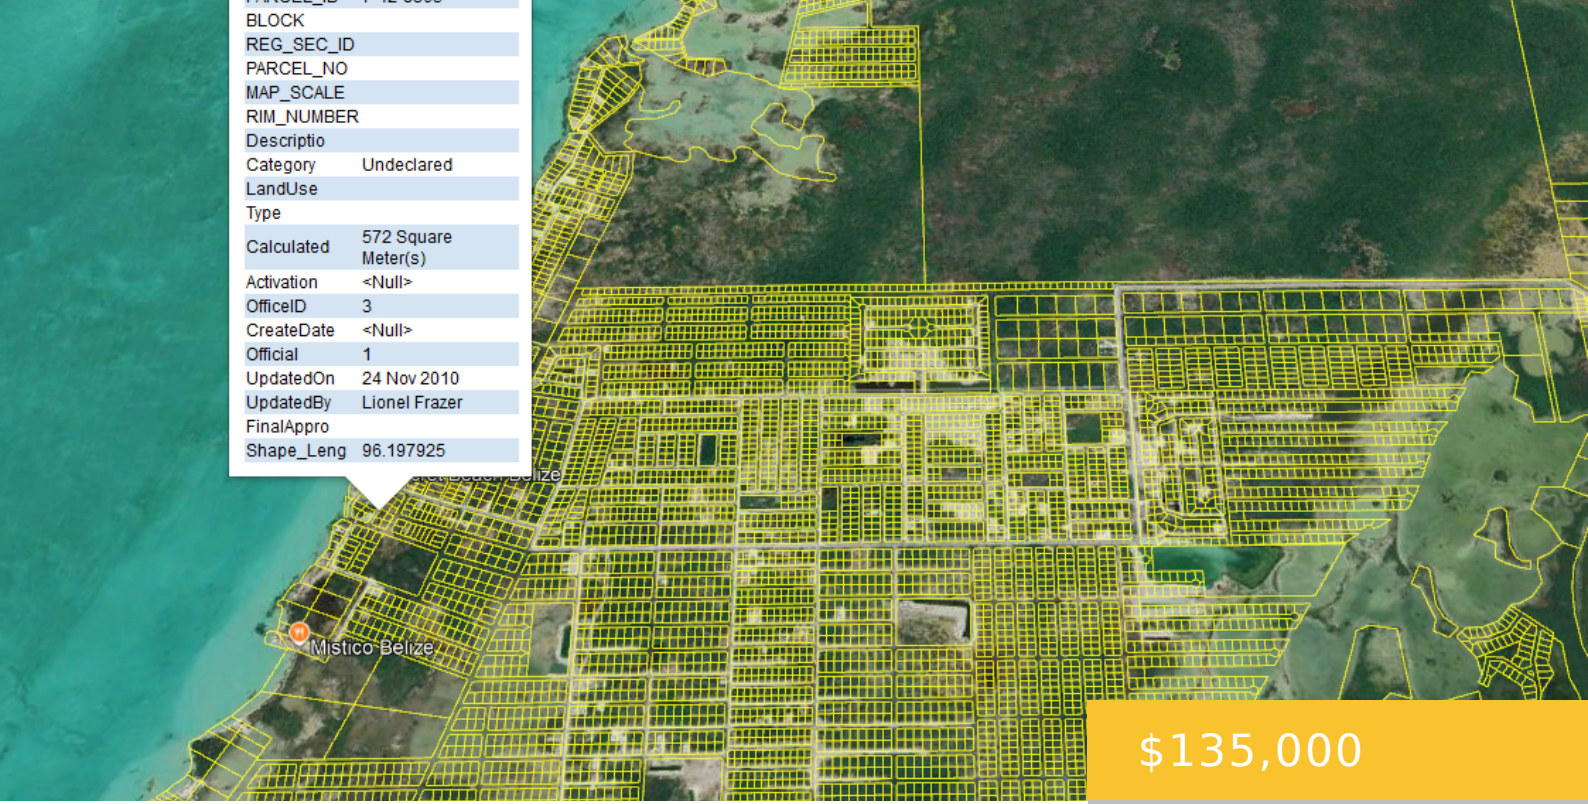

BLOCK	712355
REG_SEC_ID	
PARCEL_NO	
MAP_SCALE	
RIM_NUMBER	
Descriptio	
Category	Undeclared
LandUse	
Type	
Calculated	572 Square Meter(s)
Activation	<Null>
OfficeID	3
CreateDate	<Null>
Official	1
UpdatedOn	24 Nov 2010
UpdatedBy	Lionel Frazer
FinalAppro	
Shape_Leng	96.197925

\$135,000

PARCEL 8365

<https://secretbeachhomes.com>

- Raw Land
- Land

Distance: 0.07 miles

Chloe Gimena

support@secretbeachhomes.com